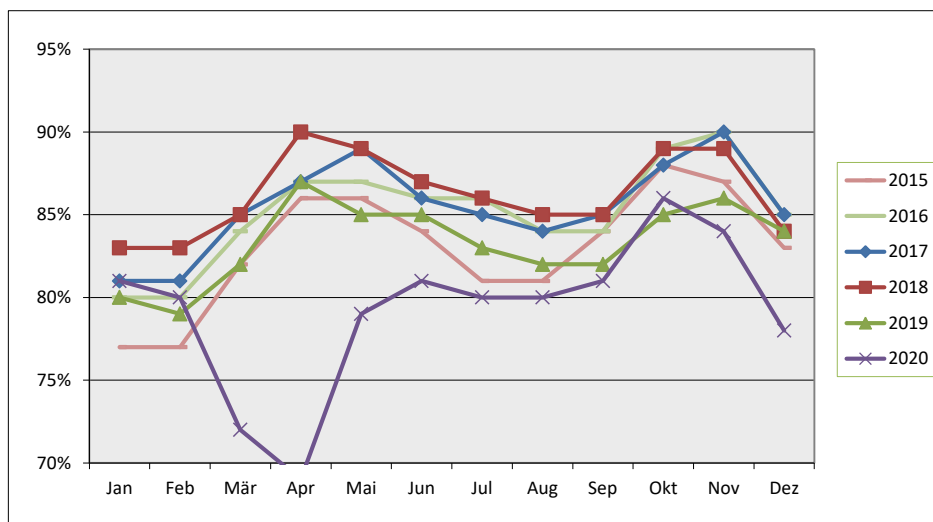

## Werkstattauslastung

	Jan	Feb	Mär	Apr	Mai	Jun	Jul	Aug	Sep	Okt	Nov	Dez
<b>2015</b>	77%	77%	82%	86%	86%	84%	81%	81%	84%	88%	87%	83%
<b>2016</b>	80%	80%	84%	87%	87%	86%	86%	84%	84%	89%	90%	85%
<b>2017</b>	81%	81%	85%	87%	89%	86%	85%	84%	85%	88%	90%	85%
<b>2018</b>	83%	83%	85%	90%	89%	87%	86%	85%	85%	89%	89%	84%
<b>2019</b>	80%	79%	82%	87%	85%	85%	83%	82%	82%	85%	86%	84%
<b>2020</b>	81%	80%	72%	69%	79%	81%	80%	80%	81%	86%	84%	78%

durchschnittliche Prozentzahlen

	Jan	Jan-Feb	Jan-Mär	Jan-Apr	Jan-Mai	Jan-Jun	Jan-Jul	Jan-Aug	Jan-Sep	Jan-Okt	Jan-Nov	Jan-Dez
<b>2015</b>	77%	77%	79%	81%	82%	82%	82%	82%	82%	83%	83%	83%
<b>2016</b>	80%	80%	81%	83%	84%	84%	84%	84%	84%	85%	85%	85%
<b>2017</b>	81%	81%	82%	84%	85%	85%	85%	85%	85%	85%	86%	86%
<b>2018</b>	83%	83%	84%	85%	86%	86%	86%	86%	86%	86%	86%	86%
<b>2019</b>	80%	80%	80%	82%	83%	83%	83%	83%	83%	83%	83%	83%
<b>2020</b>	81%	81%	78%	76%	76%	77%	77%	78%	78%	79%	79%	79%